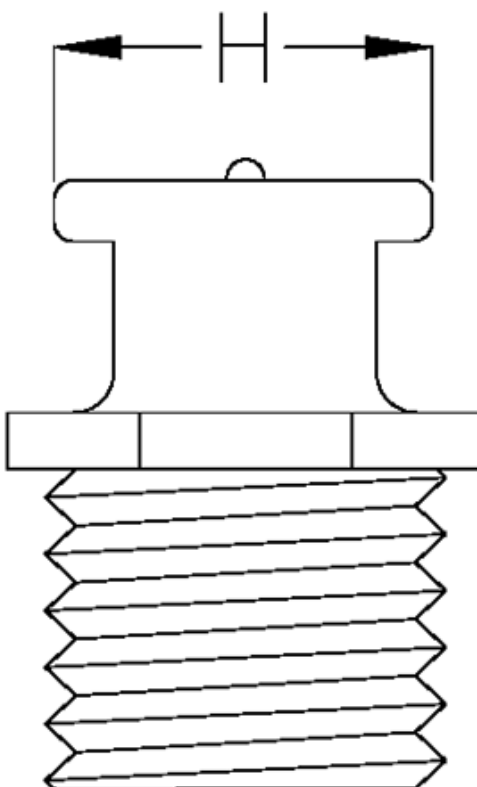

Article number: 53093107

Description: KLEE Button head lubrication nipple DIN 3404  
M1 head  $\varnothing$ 16mm, M10x1,0

## Measures

---

H = 16

Thread = M10x1,0